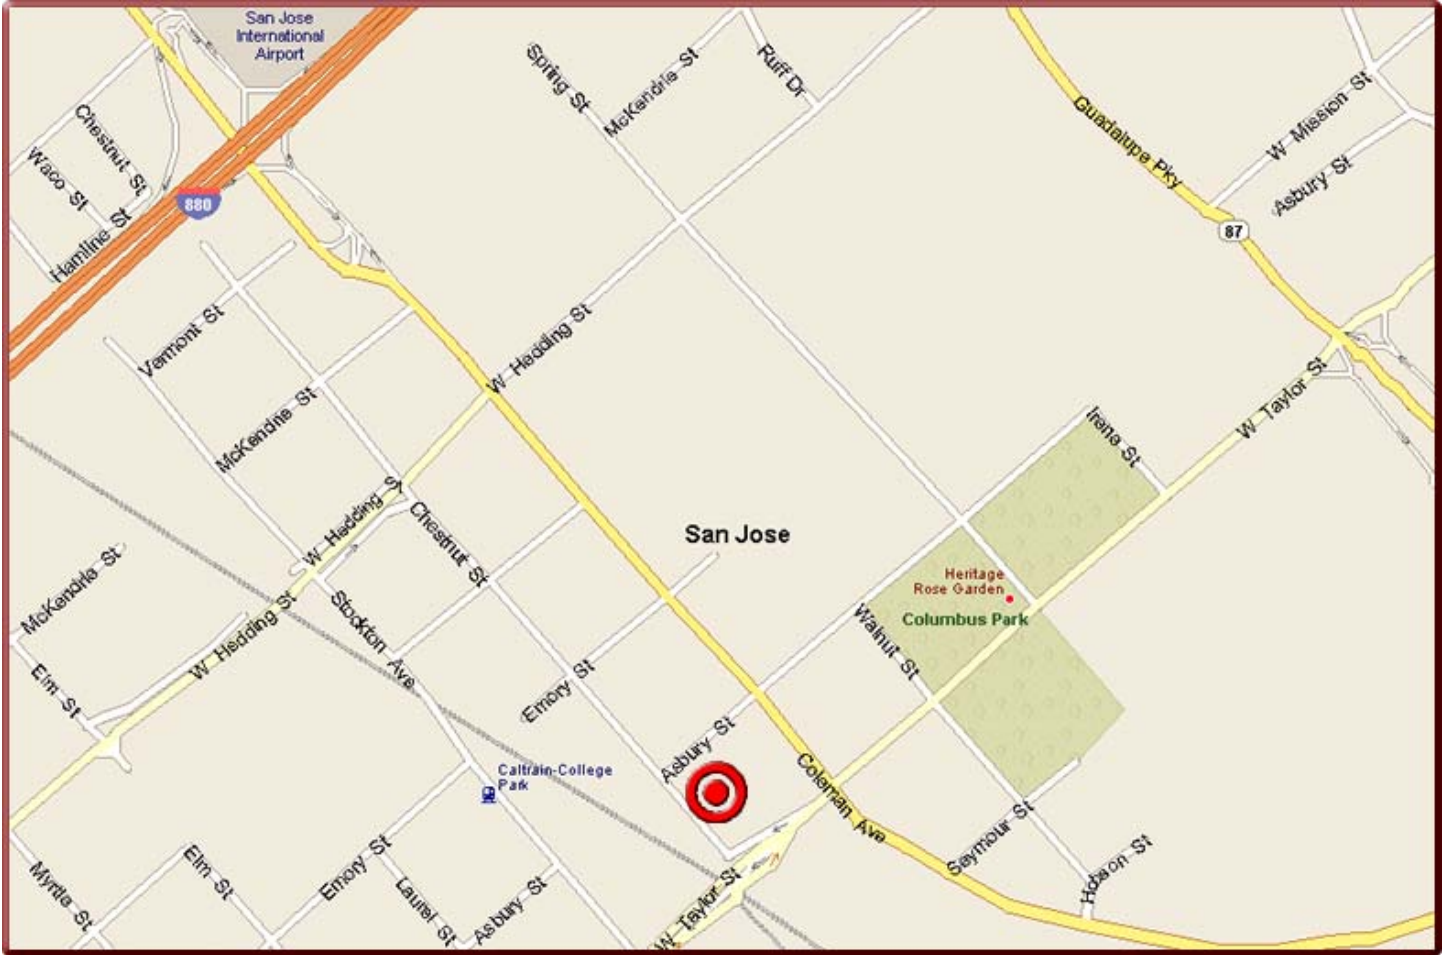

Directions to Bay Fiberglass

738 Chestnut Street San Jose, CA 95110 Phone: 408.298.5716 Fax: 408.298.9851

From Oakland:

- 880 South
- Exit Coleman Ave. At the exit, bear left onto Coleman Ave (south-east)
- Right on Ashbury
- Left on Chestnut

Bay Fiberglass is immediately on your left hand side.

From Santa Cruz:

- 880 North
- Exit Coleman Ave. At the exit, bear left onto Coleman Ave (south-east)
- Right on Ashbury
- Left on Chestnut

Bay Fiberglass is immediately on your left hand side.